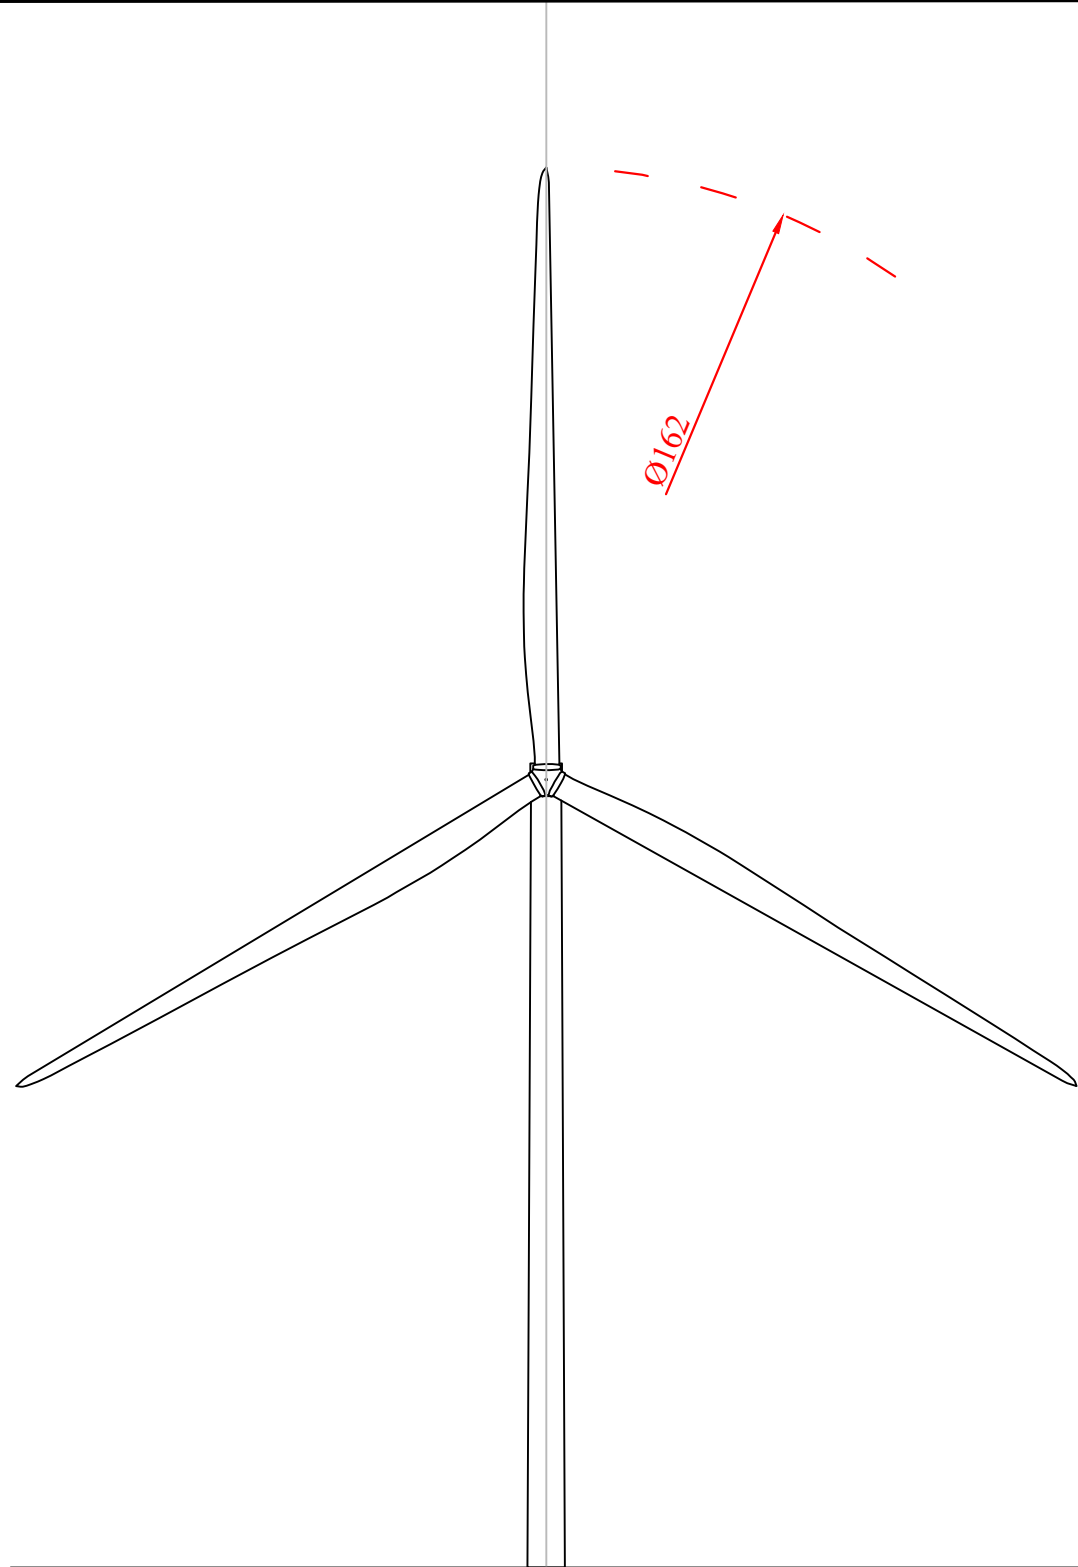

Client:

White Hill Wind Ltd

Drawing Title:

Wind Turbine Elevations and
Plan View

Drawing No.:	Revision No.:
WTH_PAS_EIAR_014	0

Scale:	Date:
(A3) 1:50,000	30/10/2022

Drawn By:	Checked By:	Confirmed By:
C.M.P	J.B	S.C

Side Elevation

Front Elevation

Plan View